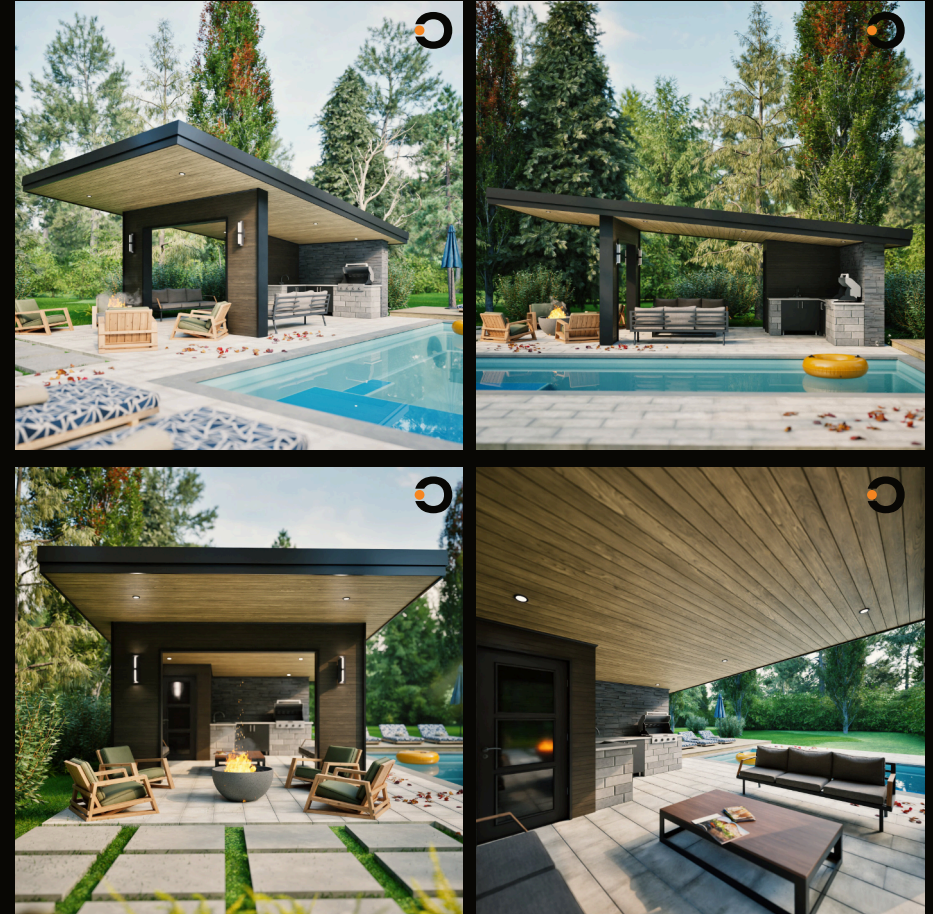

STRUCTURES

The Grilling Grove is a modern 12x13 ft pergola designed specifically for BBQ aficionados. Its bold and contemporary structure is defined by clean, angular lines and a striking black frame, complemented by a warm-toned wooden slat roof that filters light while maintaining an open-air feel.

The Grilling Grove

STRUCTURES

The Skyline Pavilion is a sleek, modern outdoor structure featuring a flat roof with dark metallic trim and a warm wood-toned underside. Its design blends smooth wood paneling and stone cladding for a stylish, durable look. Integrated lighting ensures functionality after dark, while an open layout offers airflow and partial privacy. With a built-in outdoor kitchen and grill, it's perfect for entertaining and enhancing any outdoor living space.

The Skyline Pavilion

STRUCTURES

The Sunset Solace is a stylish and functional outdoor structure measuring 12'x13', designed for relaxation and social gatherings. It features a contemporary open framework with clean, straight lines and a balance of solid and slatted panels for privacy and ventilation.

The Sunset Solace

STRUCTURES

The White Sands Arbour is a beautifully designed 12x13ft, open-air pergola that exudes an inviting Mediterranean charm. Its clean white frame contrasts elegantly with soft, natural wooden beams that span across the top, creating a perfect balance between modernity and rustic warmth.