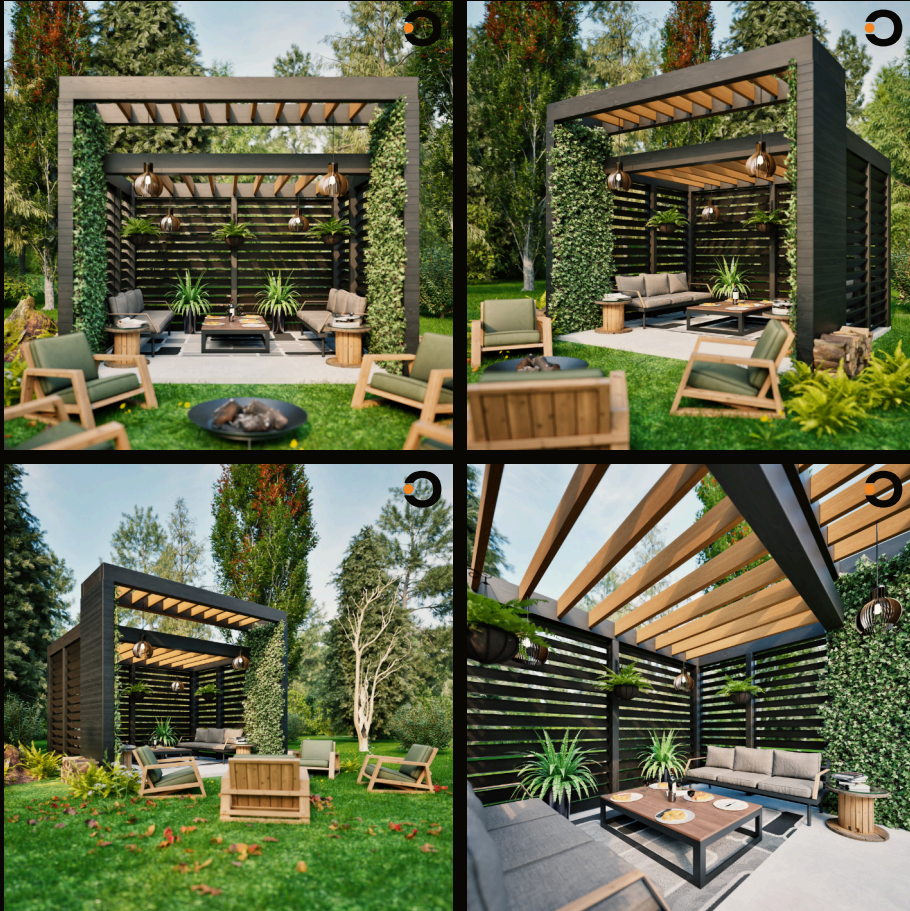

STRUCTURES

The Grilling Grove is a modern 12x13 ft pergola designed specifically for BBQ aficionados. Its bold and contemporary structure is defined by clean, angular lines and a striking black frame, complemented by a warm-toned wooden slat roof that filters light while maintaining an open-air feel.

The Grilling Grove

STRUCTURES

The Skyline Pavilion is a sleek, modern outdoor structure featuring a flat roof with dark metallic trim and a warm wood-toned underside. Its design blends smooth wood paneling and stone cladding for a stylish, durable look. Integrated lighting ensures functionality after dark, while an open layout offers airflow and partial privacy. With a built-in outdoor kitchen and grill, it's perfect for entertaining and enhancing any outdoor living space.

The Skyline Pavilion

STRUCTURES

The Sunset Solace is a stylish and functional outdoor structure measuring 12'x13', designed for relaxation and social gatherings. It features a contemporary open framework with clean, straight lines and a balance of solid and slatted panels for privacy and ventilation.

The Sunset Solace

STRUCTURES

The White Sands Arbour is a beautifully designed 12x13ft, open-air pergola that exudes an inviting Mediterranean charm. Its clean white frame contrasts elegantly with soft, natural wooden beams that span across the top, creating a perfect balance between modernity and rustic warmth.